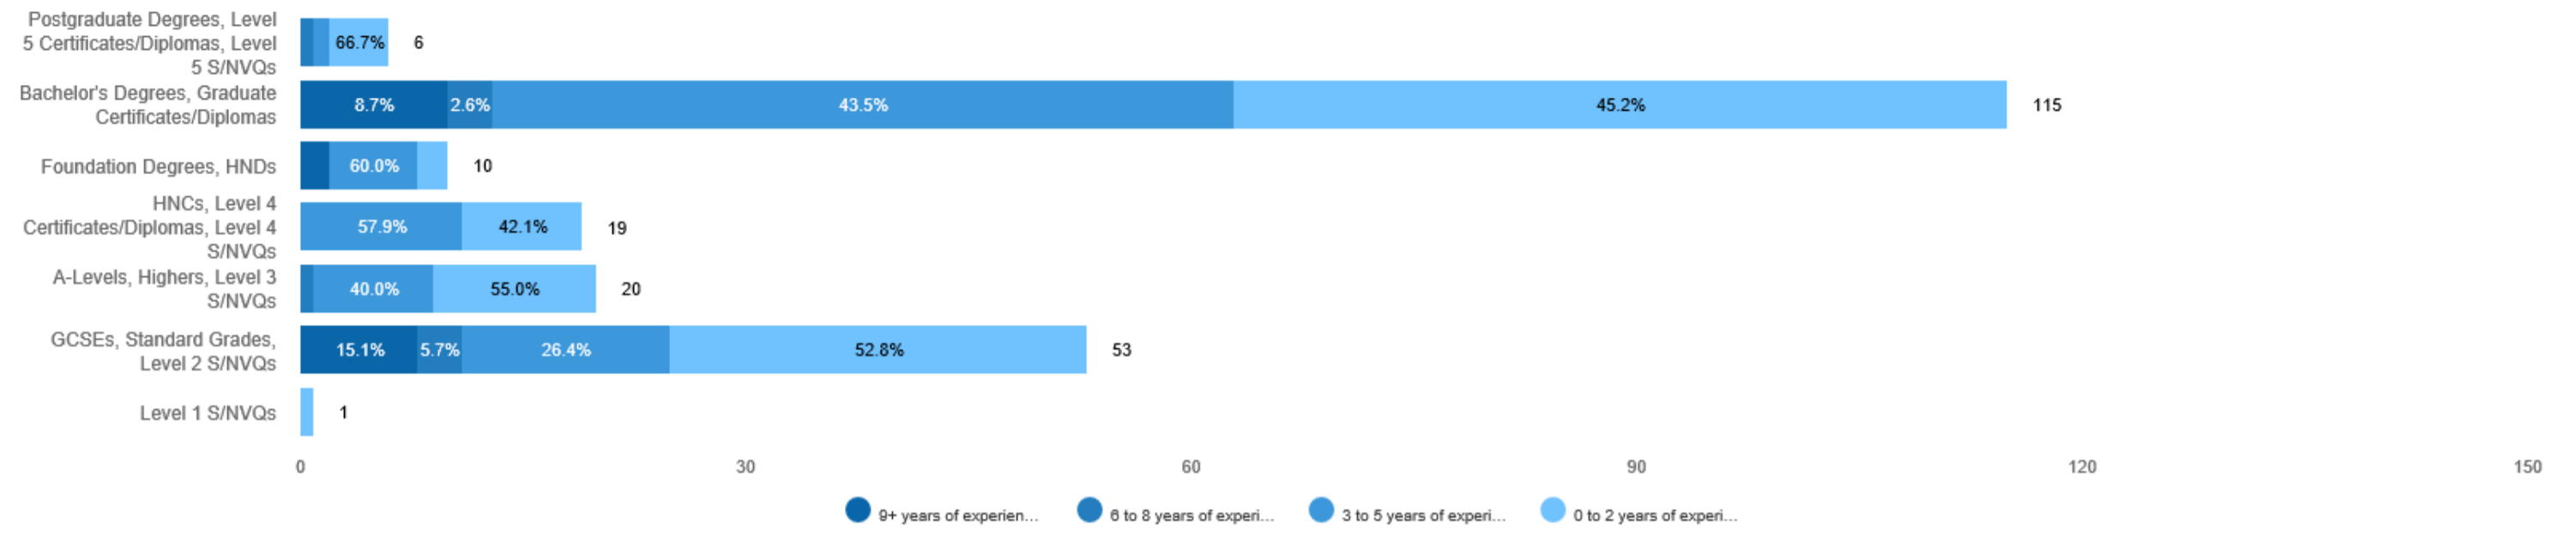

The following skill clusters are most requested

Aug. 15, 2019 - Sep. 13, 2019 (Data not available after Sep. 12, 2019)

There are 7,202 postings available with the current filters applied.

There are 4,213 unspecified or unclassified postings.

Unspecified postings: 4,213

Regional Scan

There are (7,202 job postings) between (Aug. 15, 2019 - Sep. 13, 2019 (Data not available after Sep. 12, 2019)) in your area for the selected criteria.

Active Selections

Last 30 days AND (County/UA : Leicester, ENG OR County/UA : Leicestershire, ENG)

The following levels of education and levels of experience are requested

Unspecified postings: 5,202