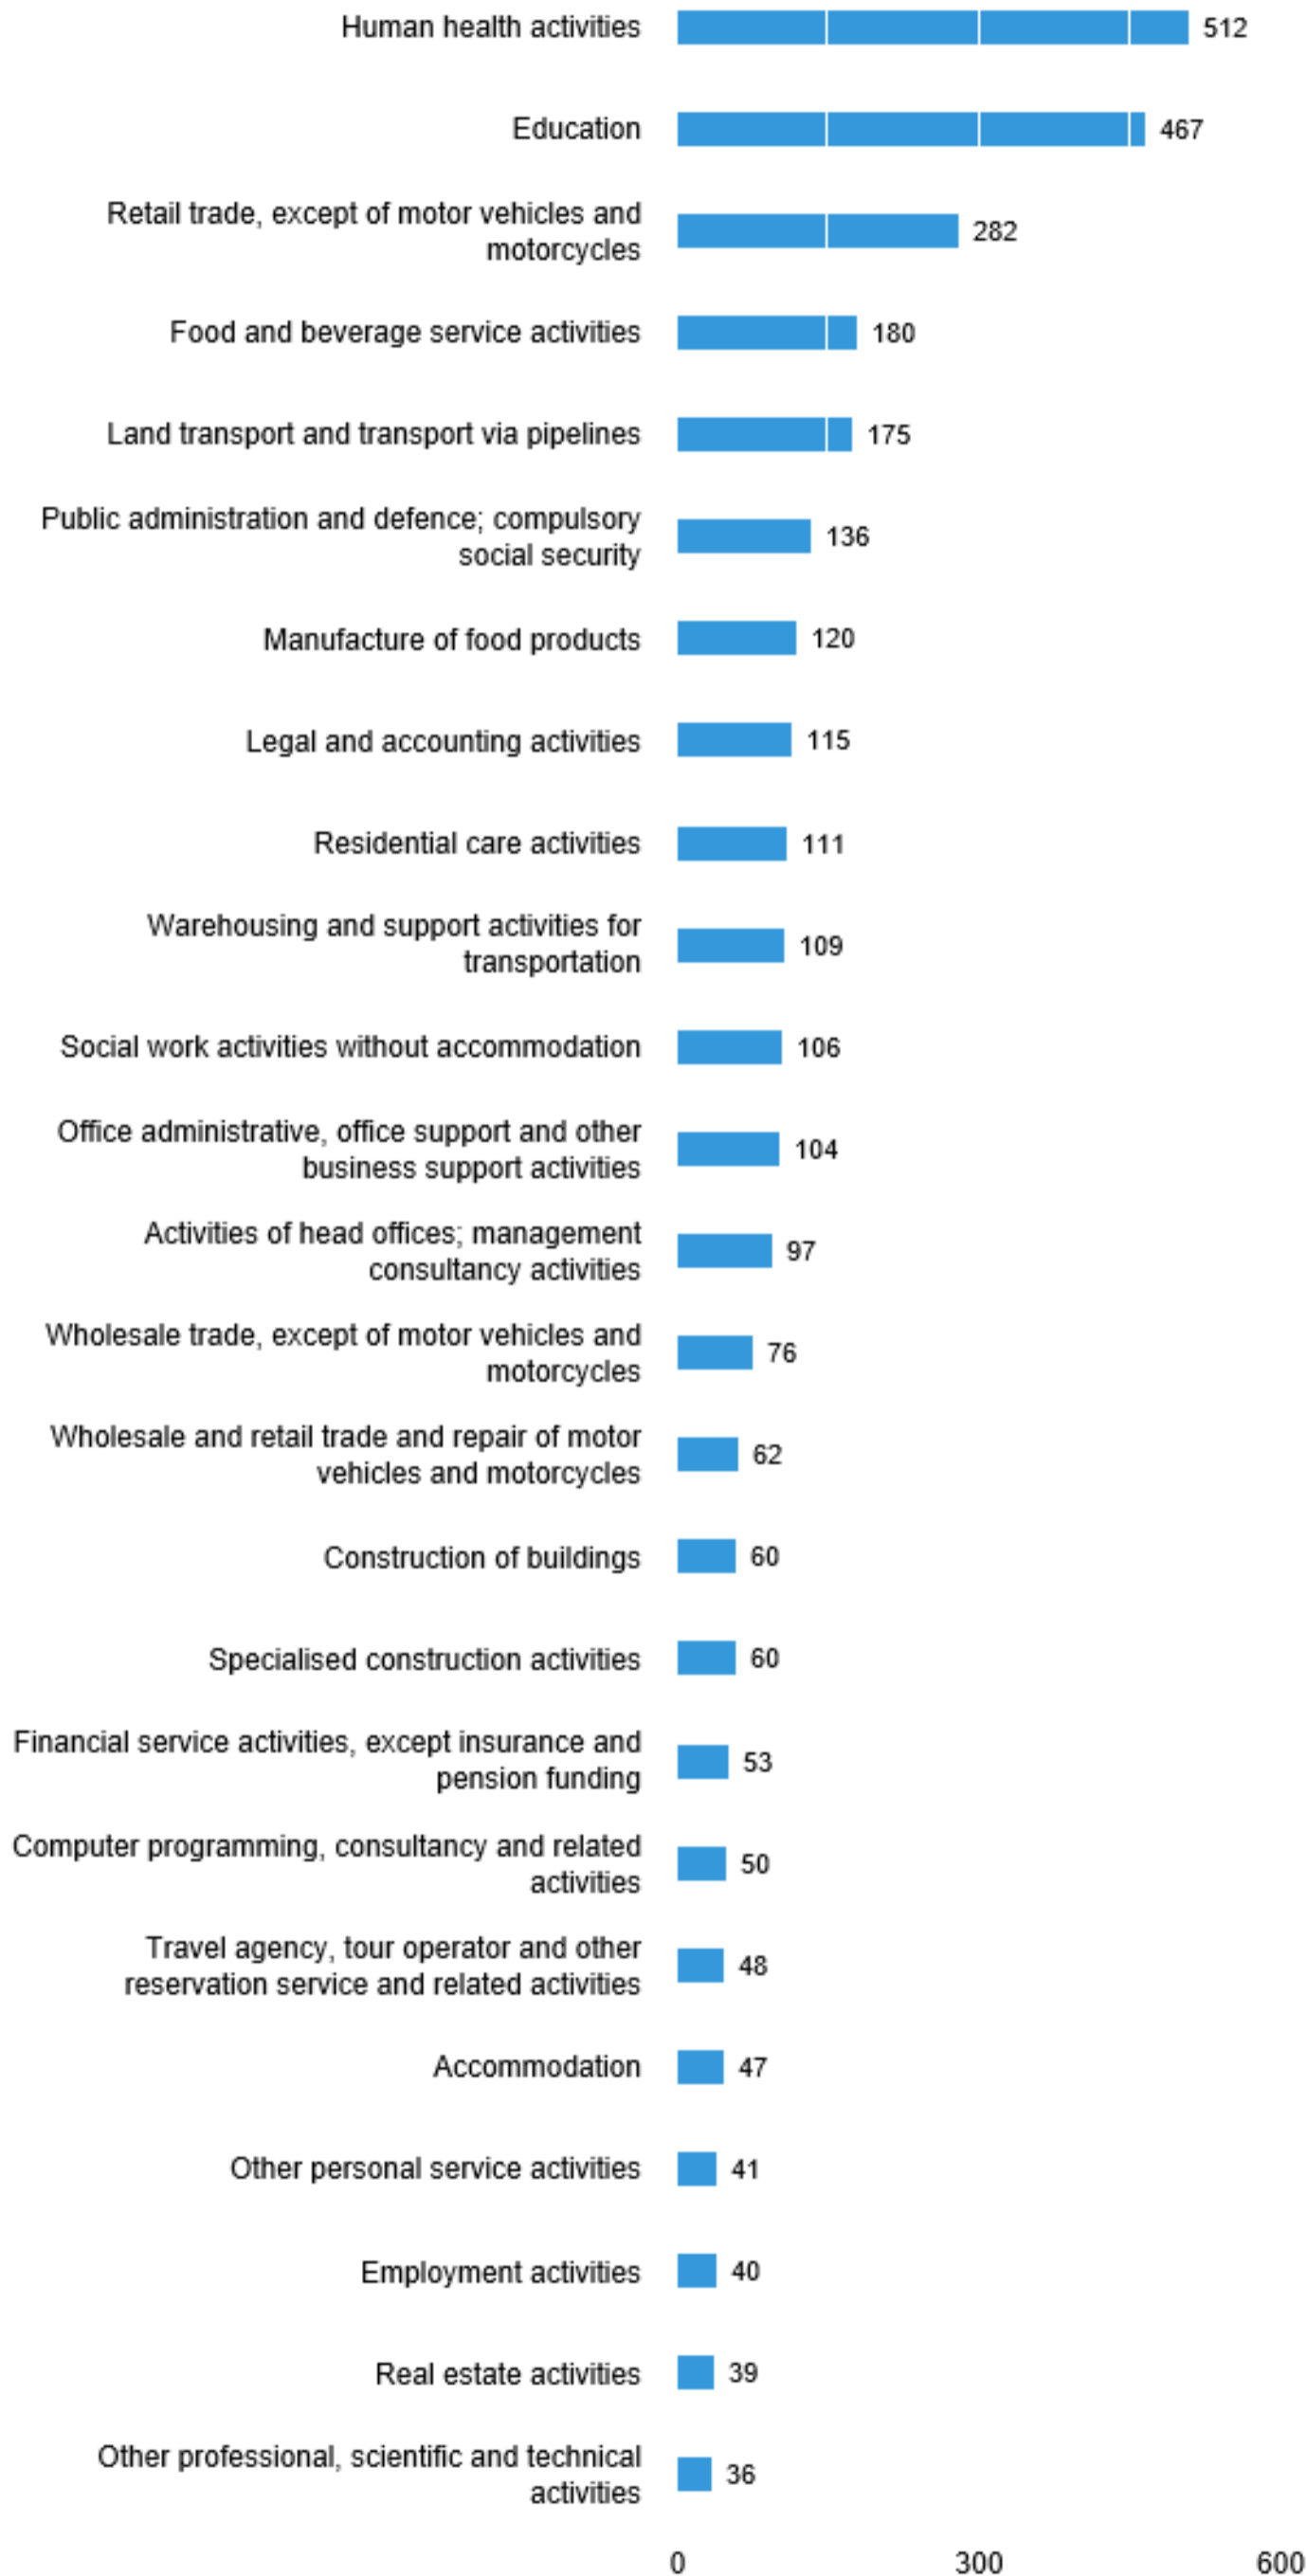

Unspecified postings: 476

Regional Scan

There are (7,202 job postings) between (Aug. 15, 2019 - Sep. 13, 2019 (Data not available after Sep. 12, 2019)) in your area for the selected criteria.

Active Selections

Unspecified postings: 7

Regional Scan

There are (7,202 job postings) between (Aug. 15, 2019 - Sep. 13, 2019 (Data not available after Sep. 12, 2019)) in your area for the selected criteria.

Active Selections

There are 7,202 postings available with the current filters applied.

There are 3,584 unspecified or unclassified postings.

Unspecified postings: 3,584

The following employers are hiring for the jobs

Aug. 15, 2019 - Sep. 13, 2019 (Data not available after Sep. 12, 2019)

There are 7,202 postings available with the current filters applied.

There are 4,250 unspecified or unclassified postings.

Unspecified postings: 4,250

Regional Scan

There are (7,202 job postings) between (Aug. 15, 2019 - Sep. 13, 2019 (Data not available after Sep. 12, 2019)) in your area for the selected criteria.