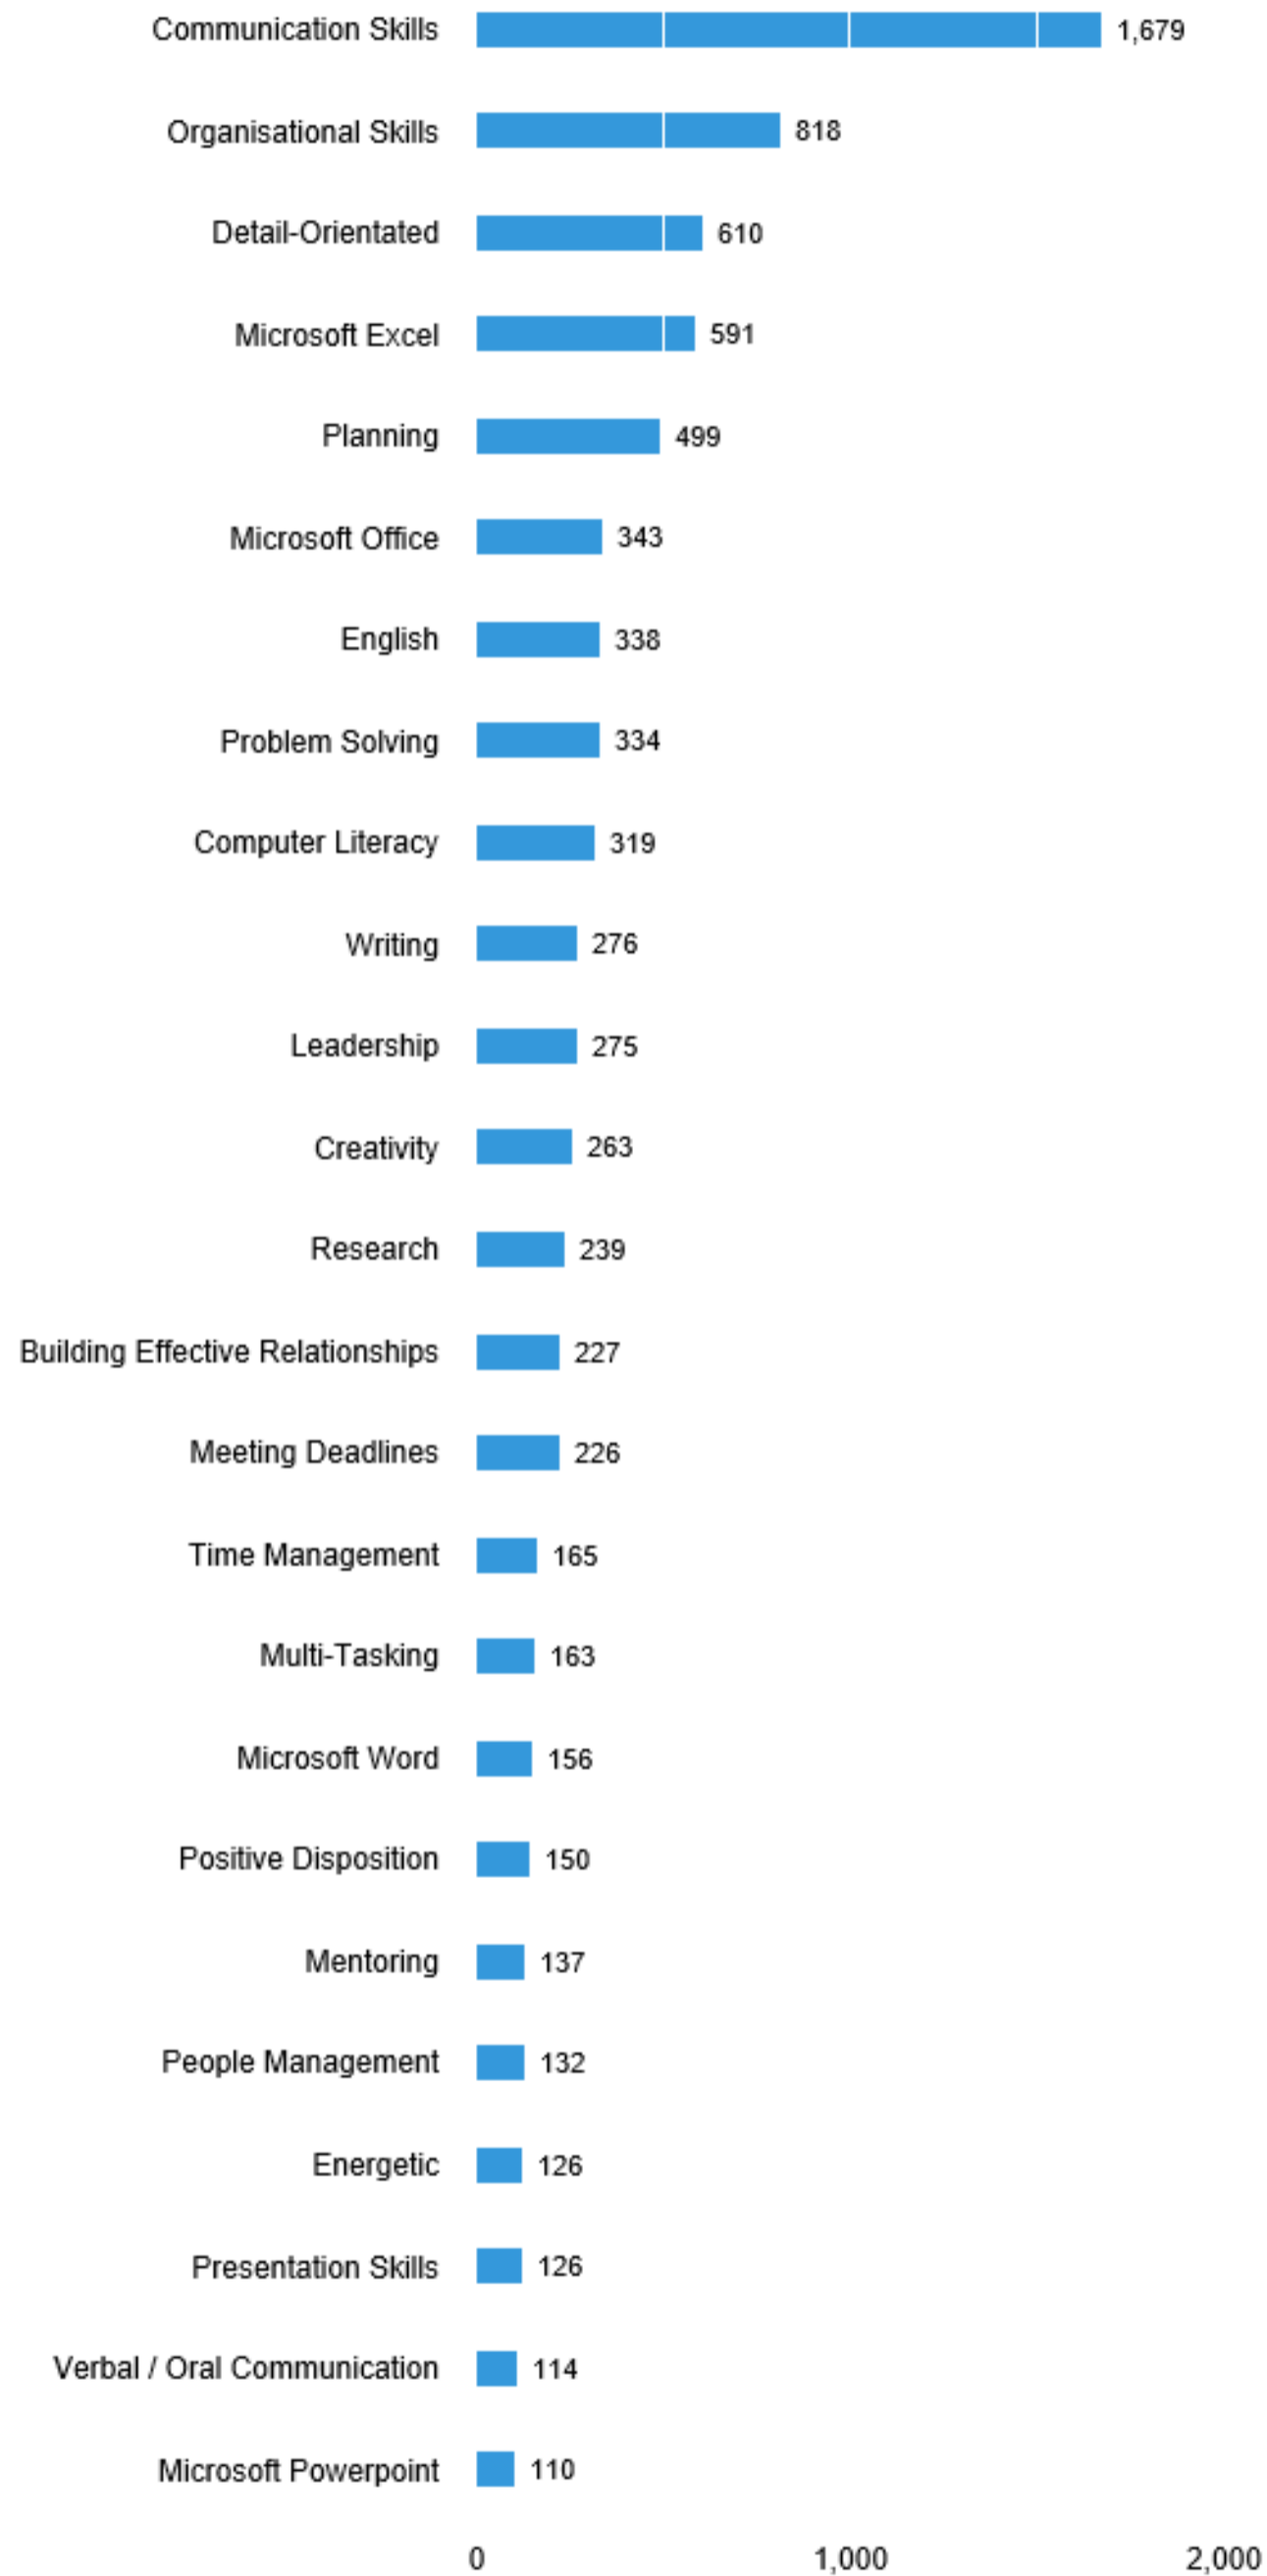

Regional Scan

There are (7,202 job postings) between (Aug. 15, 2019 - Sep. 13, 2019 (Data not available after Sep. 12, 2019)) in your area for the selected criteria.

Active Selections

Last 30 days AND (County/UA : Leicester, ENG OR County/UA : Leicestershire, ENG)

What are the most common qualifications for these jobs?

The following skills are most requested (Baseline Skills)

Aug. 15, 2019 - Sep. 13, 2019 (Data not available after Sep. 12, 2019)

There are 7,202 postings available with the current filters applied.

There are 2,739 unspecified or unclassified postings.

Unspecified postings: 2,739

The following skill clusters are most requested

Aug. 15, 2019 - Sep. 13, 2019 (Data not available after Sep. 12, 2019)

There are 7,202 postings available with the current filters applied.

There are 4,213 unspecified or unclassified postings.