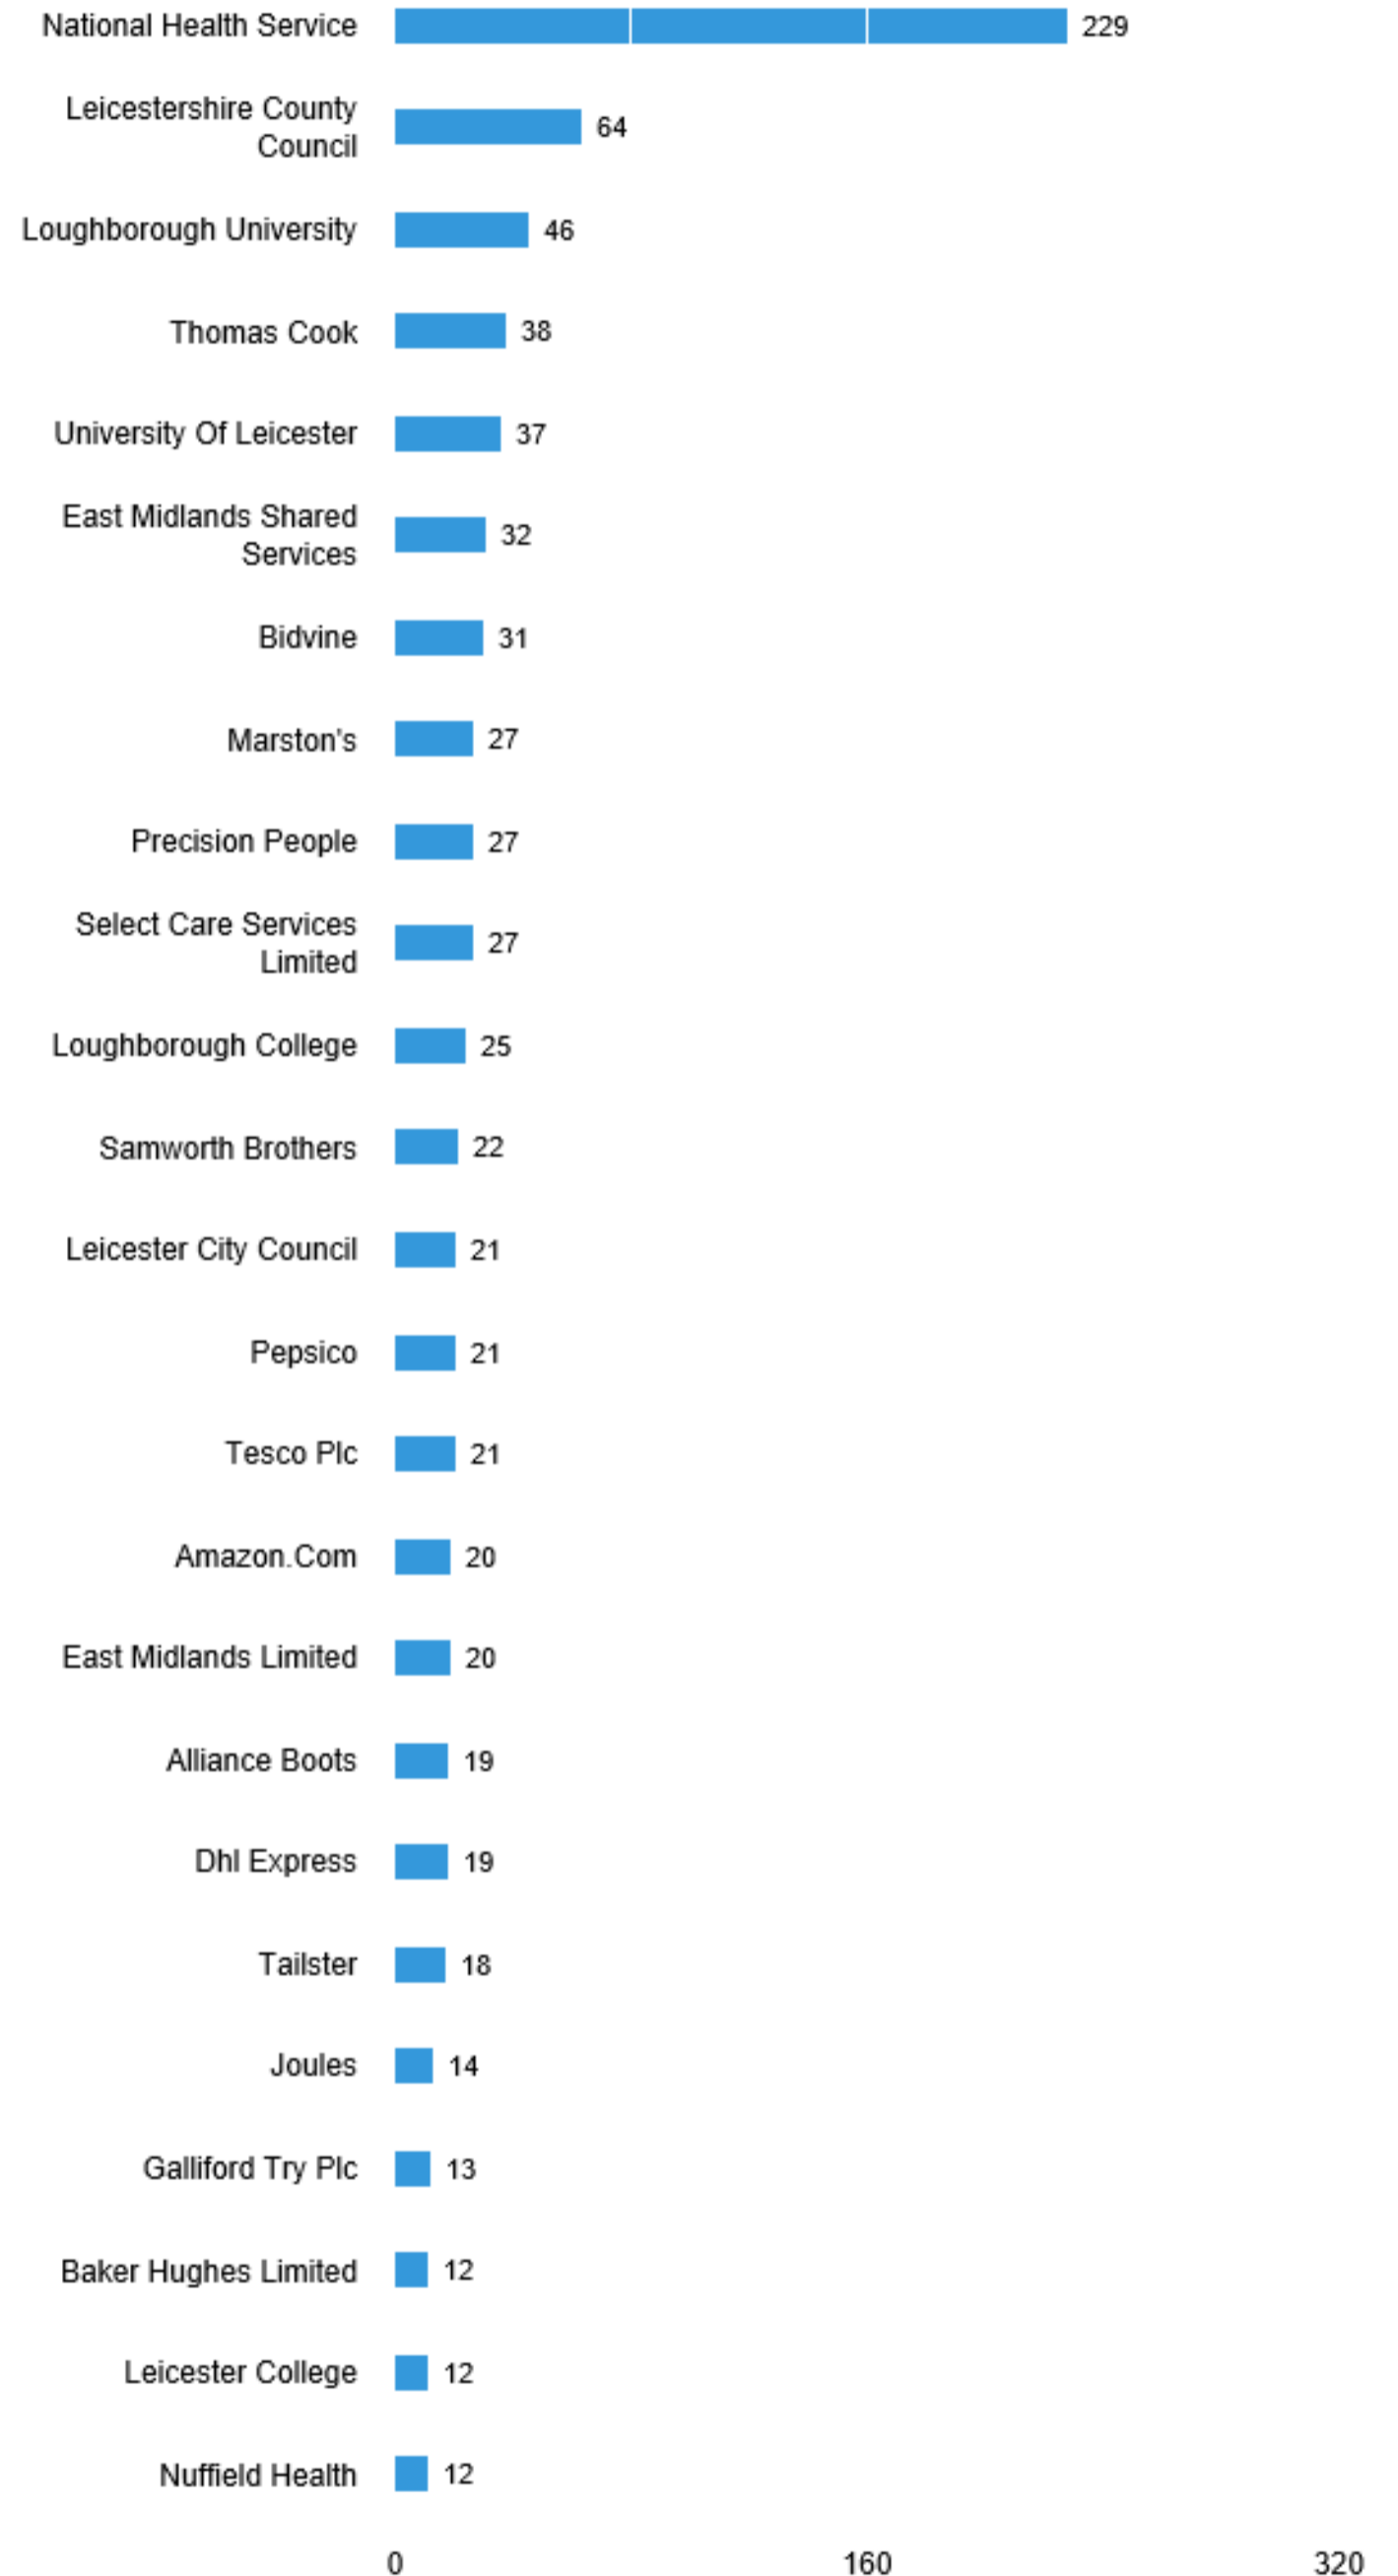

Unspecified postings: 476

Regional Scan

There are (7,202 job postings) between (Aug. 15, 2019 - Sep. 13, 2019 (Data not available after Sep. 12, 2019)) in your area for the selected criteria.

Active Selections

Unspecified postings: 7

Regional Scan

There are (7,202 job postings) between (Aug. 15, 2019 - Sep. 13, 2019 (Data not available after Sep. 12, 2019)) in your area for the selected criteria.

Active Selections

There are 7,202 postings available with the current filters applied.

There are 3,584 unspecified or unclassified postings.

Unspecified postings: 3,584

The following employers are hiring for the jobs

Aug. 15, 2019 - Sep. 13, 2019 (Data not available after Sep. 12, 2019)

There are 7,202 postings available with the current filters applied.

There are 4,250 unspecified or unclassified postings.

Unspecified postings: 4,250

Regional Scan

There are (7,202 job postings) between (Aug. 15, 2019 - Sep. 13, 2019 (Data not available after Sep. 12, 2019)) in your area for the selected criteria.