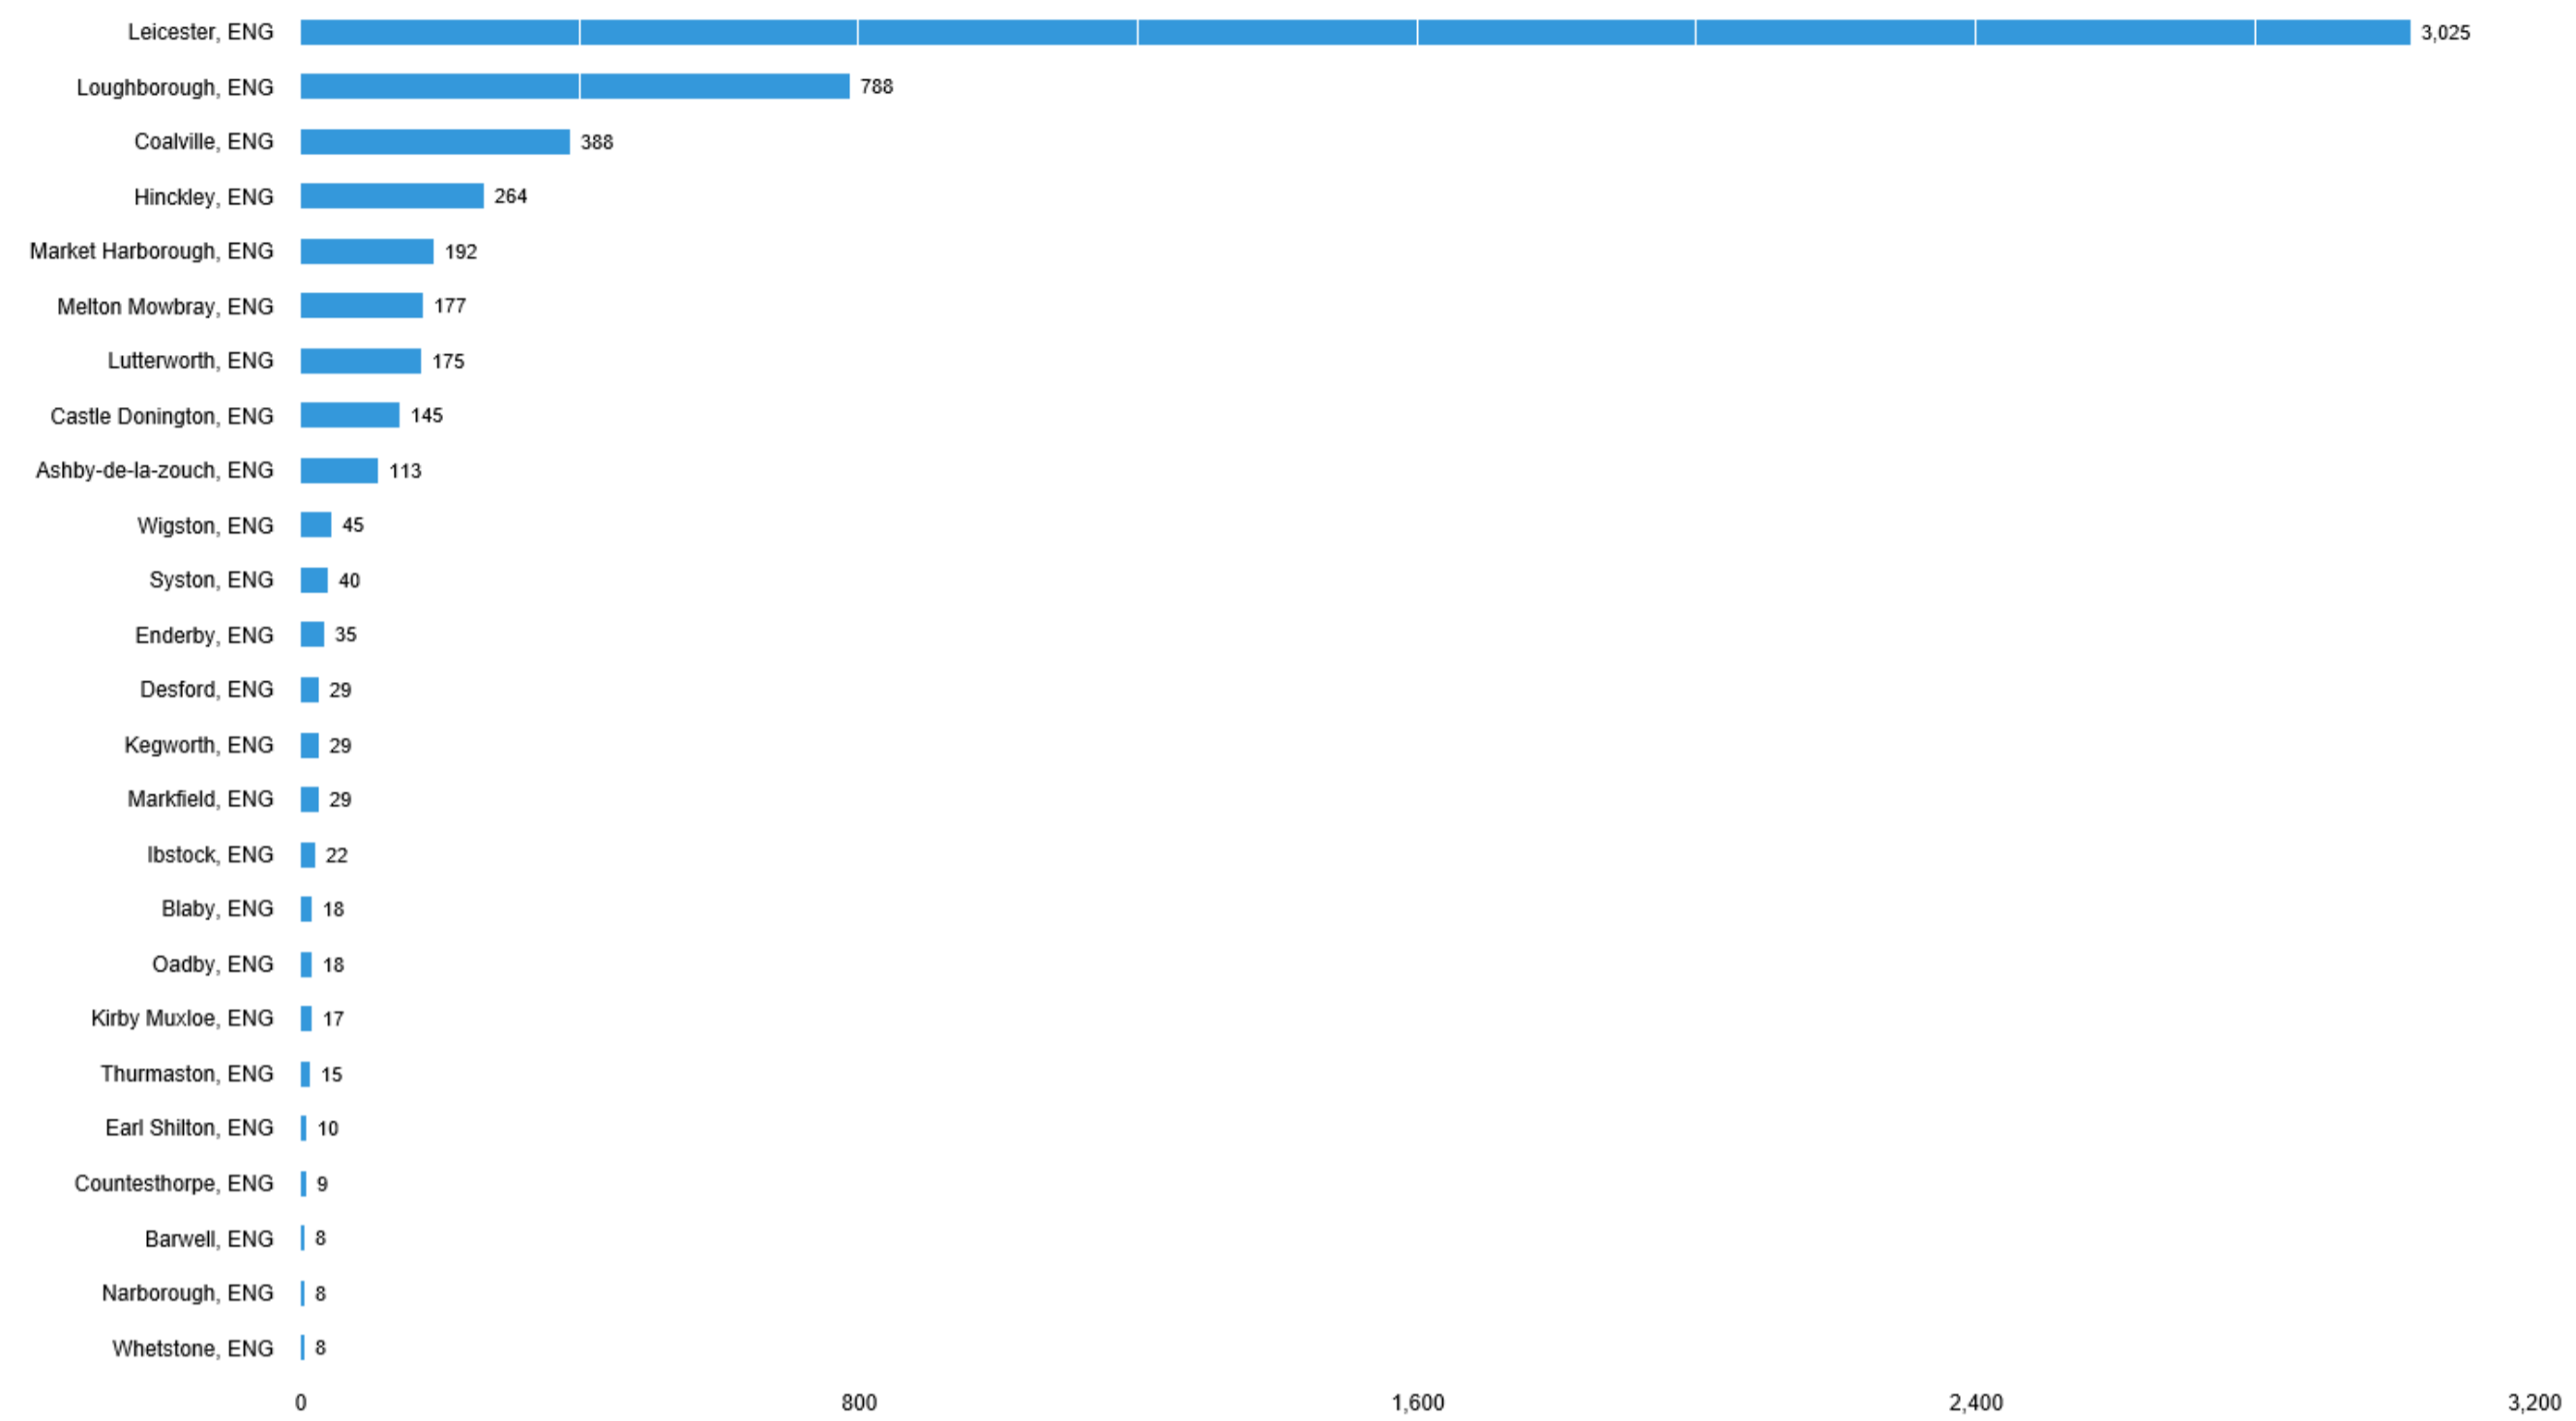

Regional Scan

There are (7,202 job postings) between (Aug. 15, 2019 - Sep. 13, 2019 (Data not available after Sep. 12, 2019)) in your area for the selected criteria.

Active Selections

Last 30 days AND (County/UA : Leicester, ENG OR County/UA : Leicestershire, ENG)

What is the demand in this location?

The jobs are in the following locations

Unspecified postings: 1,553

Regional Scan

There are (7,202 job postings) between (Aug. 15, 2019 - Sep. 13, 2019 (Data not available after Sep. 12, 2019)) in your area for the selected criteria.