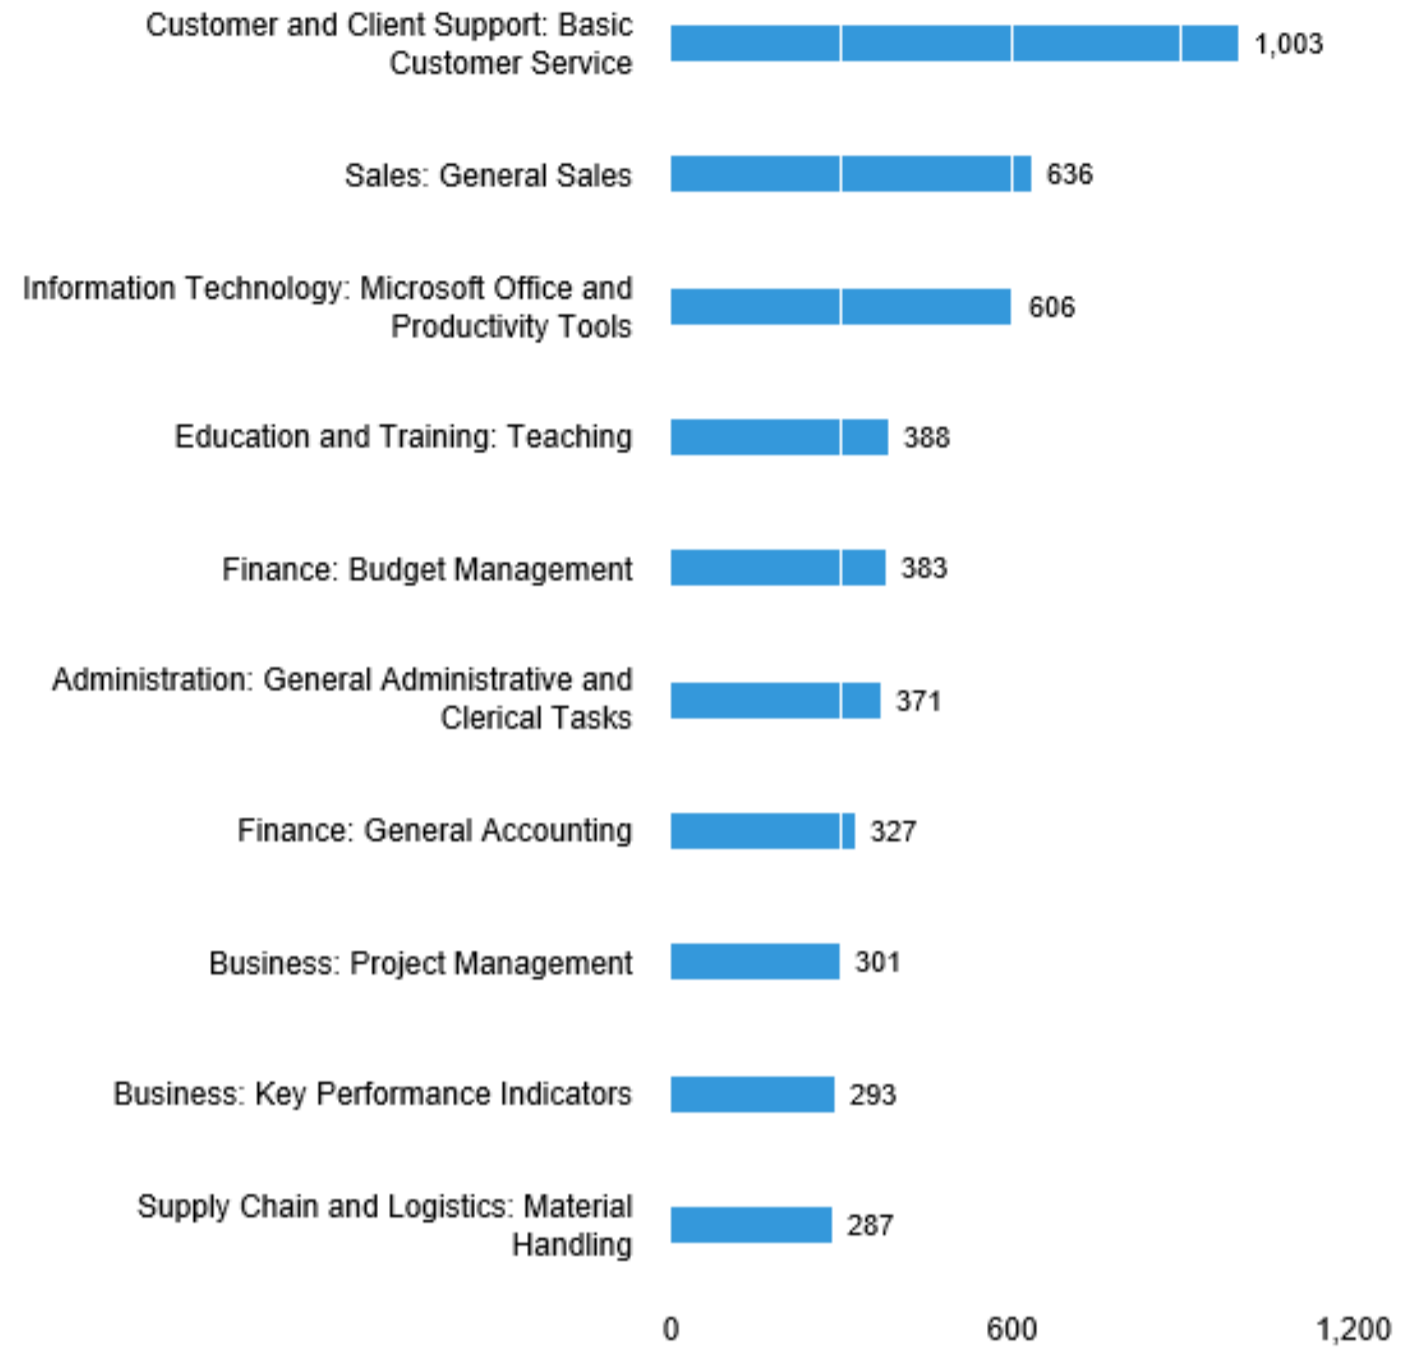

There are 7,202 postings available with the current filters applied.

There are 4,250 unspecified or unclassified postings.

Unspecified postings: 4,250

Regional Scan

There are (7,202 job postings) between (Aug. 15, 2019 - Sep. 13, 2019 (Data not available after Sep. 12, 2019)) in your area for the selected criteria.

The following skill clusters are most requested

Aug. 15, 2019 - Sep. 13, 2019 (Data not available after Sep. 12, 2019)

There are 7,202 postings available with the current filters applied.

There are 4,213 unspecified or unclassified postings.