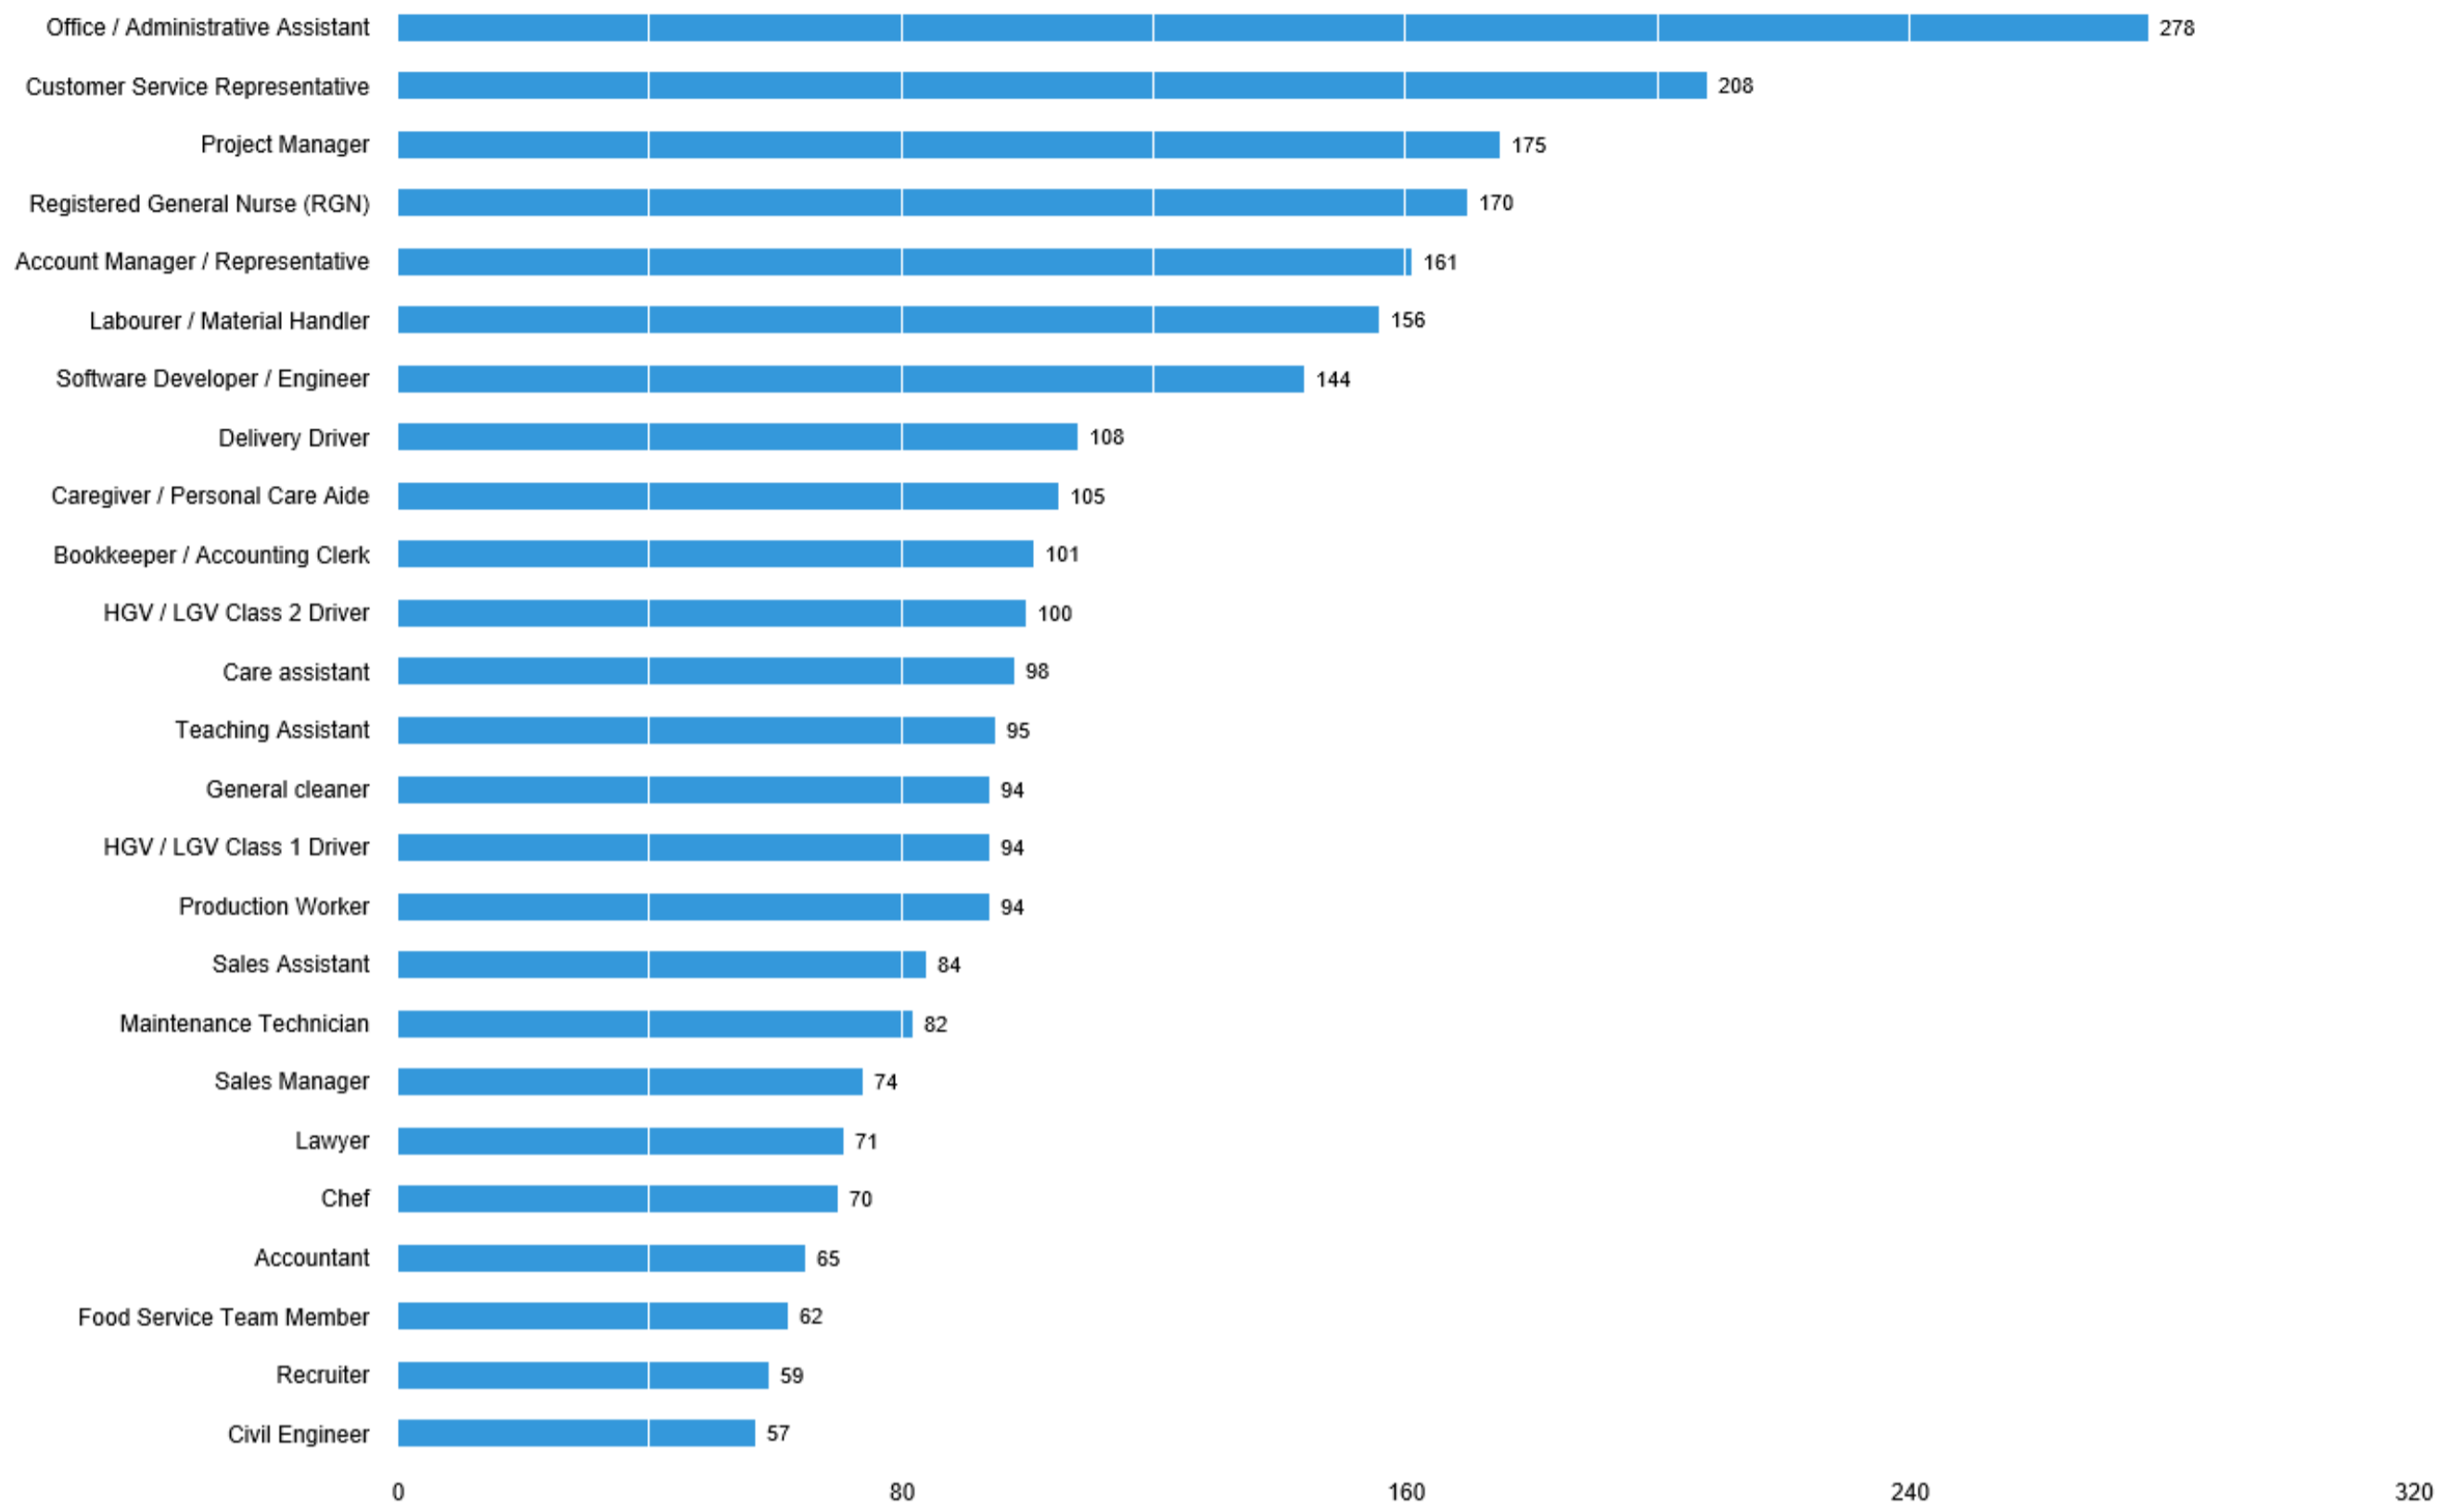

Regional Scan

There are (7,202 job postings) between (Aug. 15, 2019 - Sep. 13, 2019 (Data not available after Sep. 12, 2019)) in your area for the selected criteria.

Active Selections

Last 30 days AND (County/UA : Leicester, ENG OR County/UA : Leicestershire, ENG)

What types of jobs are in demand?

The jobs are categorised into the following Burning Glass Occupations

Unspecified postings: 476